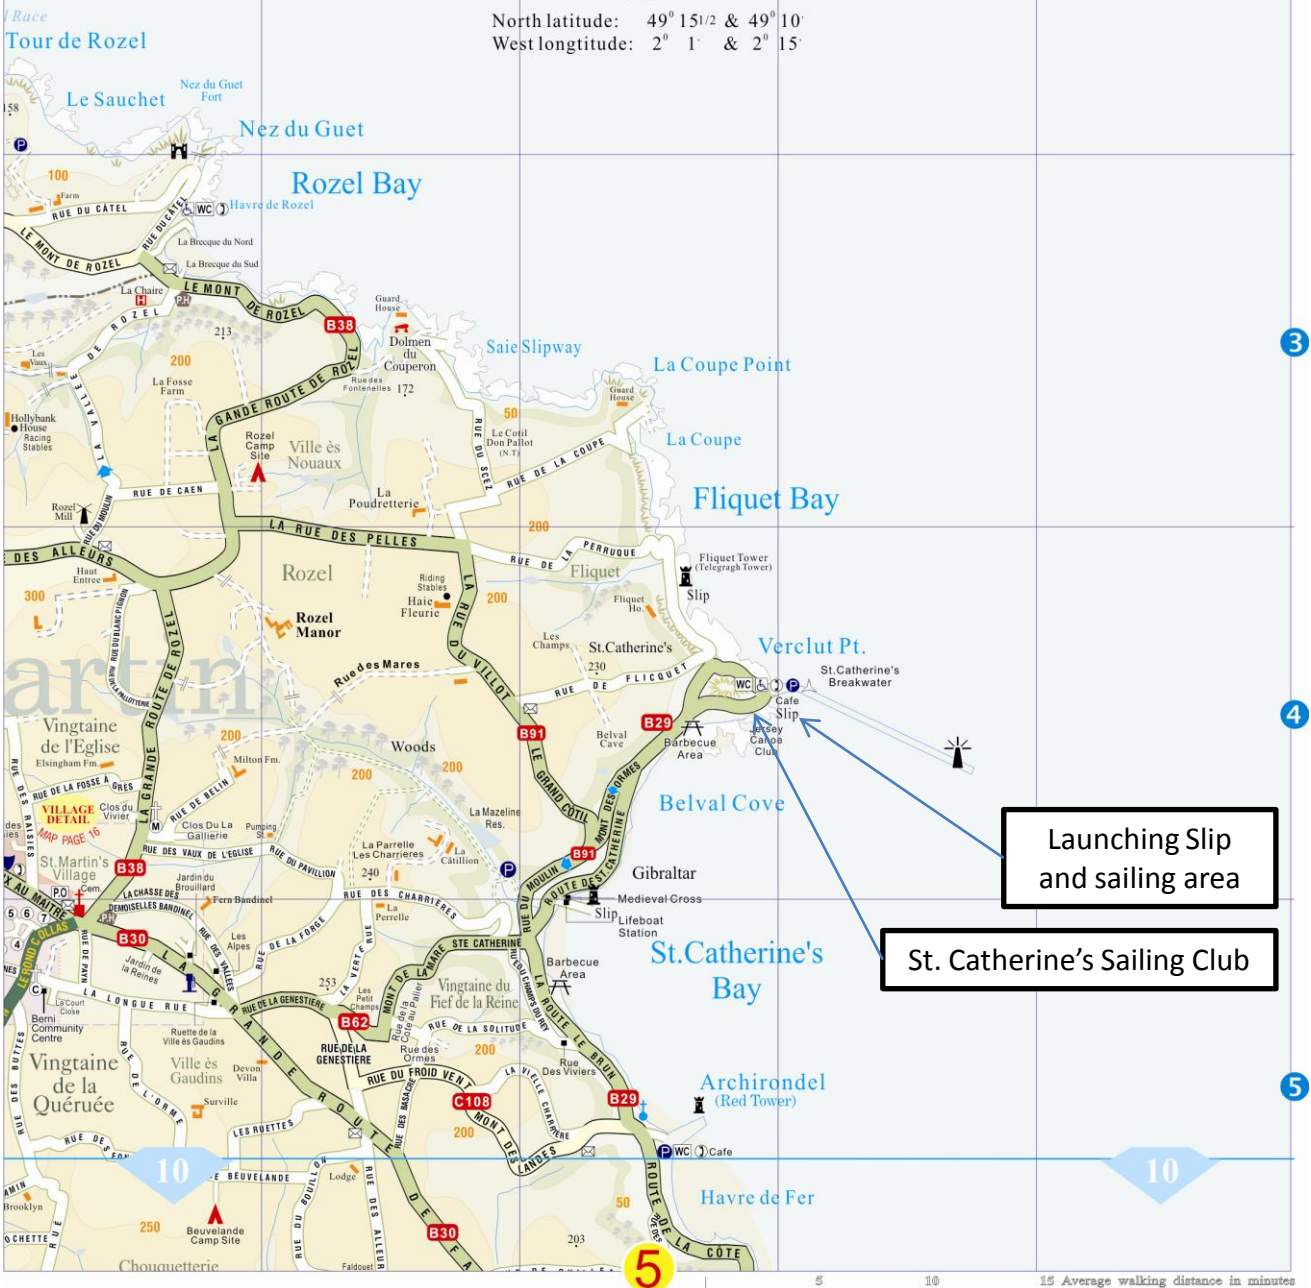

Hog Roast @
Les Prés Manor

- Village Detail Map Page 15
- 1. Le Grand Pré
 - 2. La Rue de la Pasture
 - 3. La Rue Maraval
 - 4. Vico Farm
 - 5. Grouville Park
 - 6. Ferme Avenue
 - 7. Marco Court
 - 8. Ferme Drive
 - 9. Ferme Close
 - 10. Cheminau Grèves

- Village Detail Map Page 15
- 1. Le Clos du Rivage
 - 2. New & Old Road
 - 3. Beach Road
 - 4. La Rue Higrave
 - 5. La Place Labey
 - 6. Les Hoummets Estate
 - 7. La Clos de Gouray
 - 8. Union Road
 - 9. The Hamlet
 - 10. The Hamlet
 - 11. The Hamlet
 - 12. The Hamlet
 - 13. The Hamlet
 - 14. The Hamlet
 - 15. The Hamlet
 - 16. The Hamlet
 - 17. The Hamlet
 - 18. The Hamlet
 - 19. The Hamlet
 - 20. The Hamlet

10

Reefs Les Dirouilles & Les Ecrehous

5 miles E.N.E

Scale: Three Inches to One Statute Mile

Total area size: 44.87 sq miles. 116.2 Sq Kilometres. 28.717 acres.

Population: 87,000 (2001)

Situation:

North latitude: 49° 15 1/2' & 49° 10'

West longitude: 2° 1' & 2° 15'

Launching Slip and sailing area

St. Catherine's Sailing Club